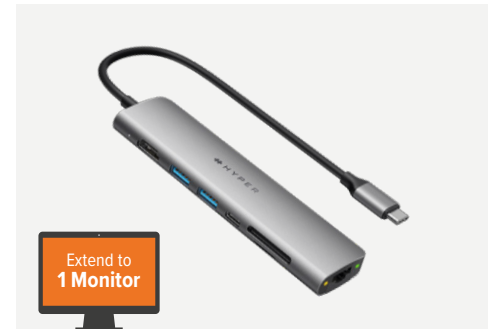

£189.99 / €199.99 | HDM1H-GL
Don't forget a power accessory ➤

Extend up to
2 Monitors

HYPERDRIVE 7-in-2 Duo Pro USB-C Hub

7-port, form-fitting USB-C hub designed for the new 14" & 16" MacBook Pro that also works with any 2016-2020 MacBook.

Extend to
1 Monitor

HYPERDRIVE Slab 7-in-1 USB-C Hub

Slim compact hub with all the essential ports. Expand your connectivity and easily turn a single USB-C port into 7 ports.

Ports

- HDMI 4K 60 Hz
- USB-C PD 90 W
- Gigabit Ethernet
- 2 x USB-A 5 Gbps
- SD UHS-I 104 MB/s
- MicroSD UHS-I 104 MB/s